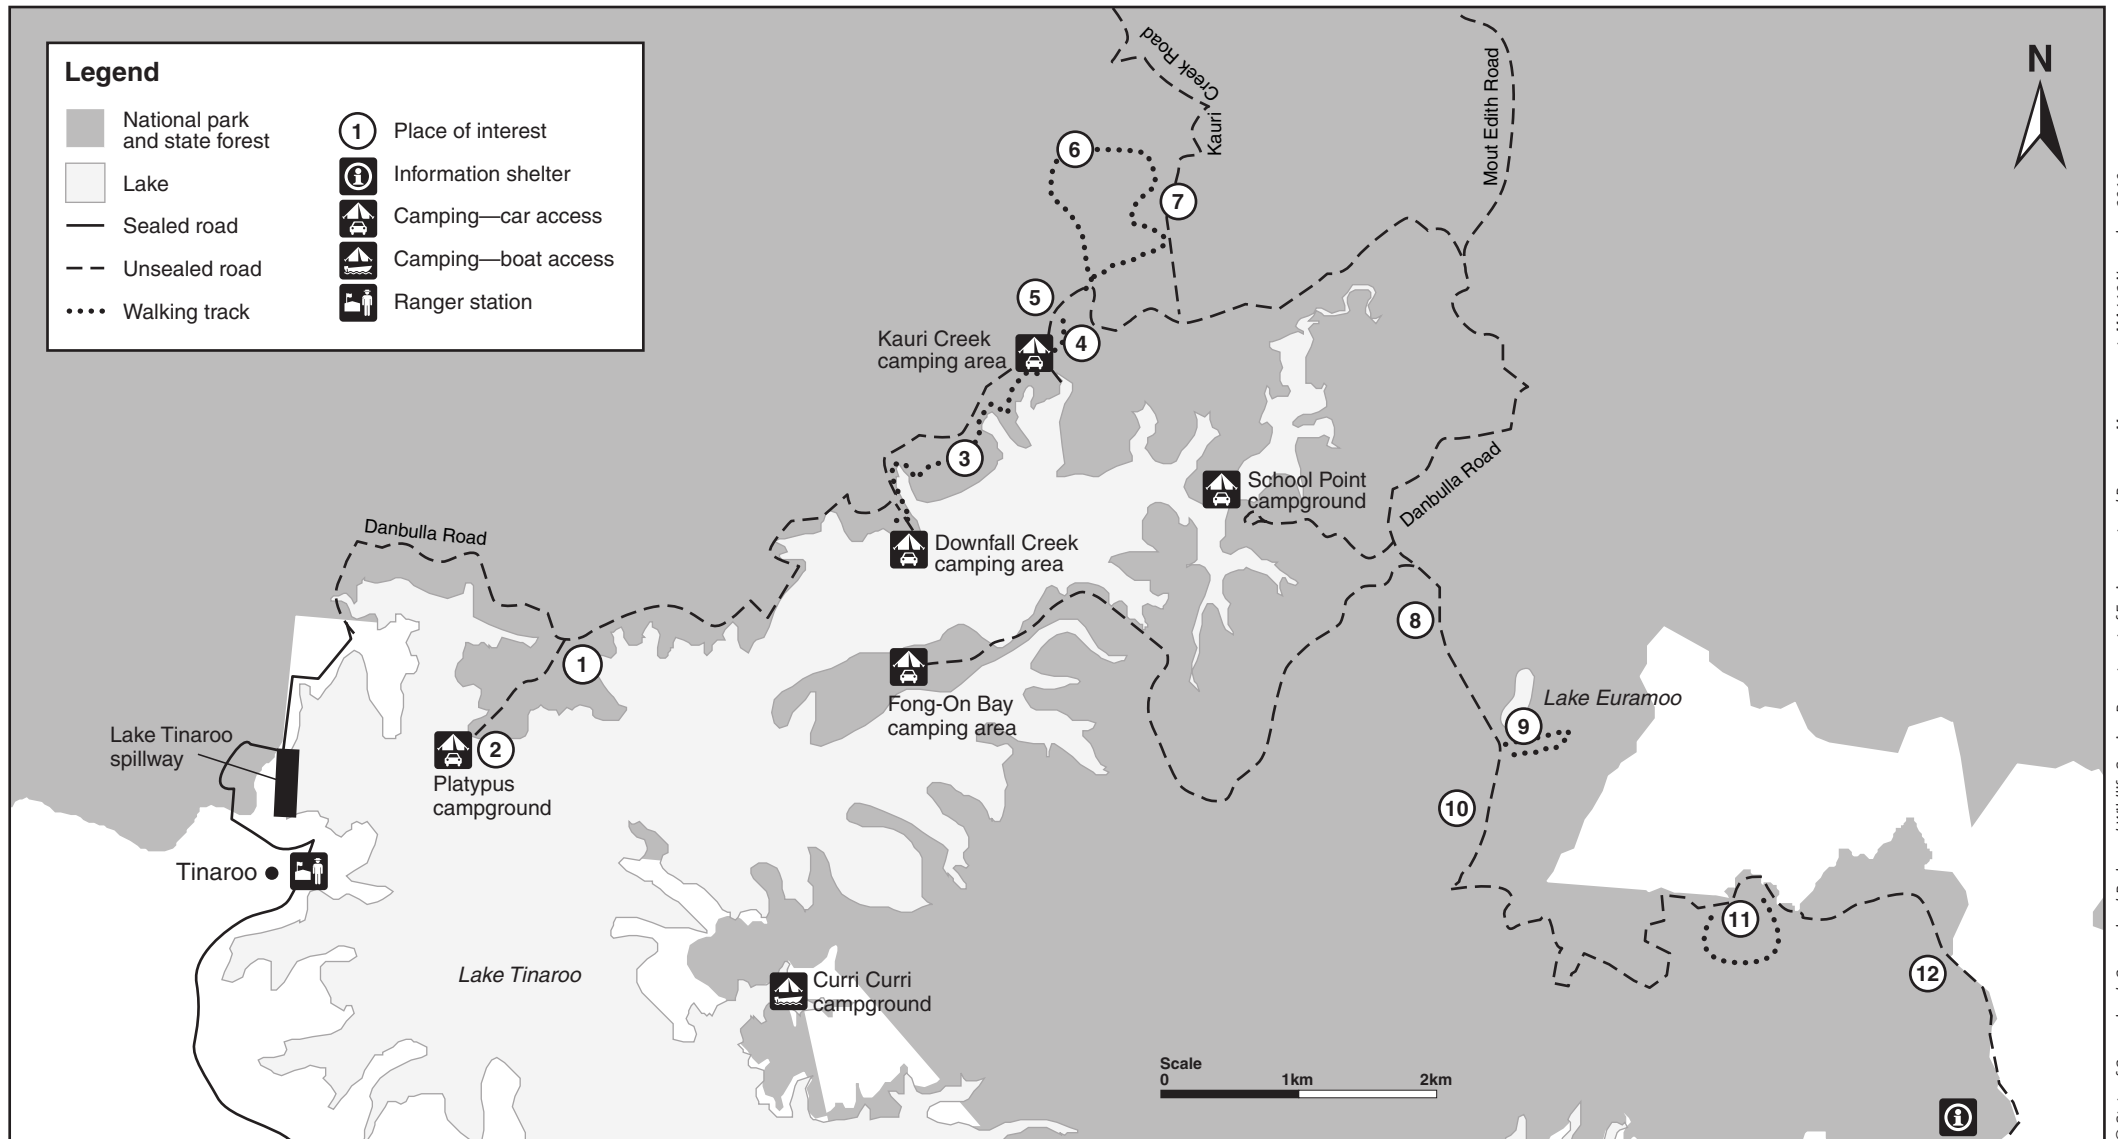

Danbulla National Park and State Forest

© State of Queensland, Queensland Parks and Wildlife Service, Department of Environment and Resource Management, MA413 November 2010

Danbulla Road

© State of Queensland. Queensland Parks and Wildlife Service, Department of Environment and Resource Management. MA412 November 2010